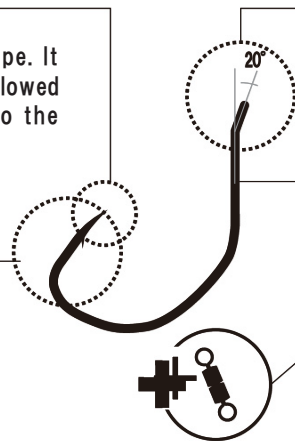

Makes the Most out of the Worm. Never Lets Fish Escape.

The Hook Specialized for Drop Shot.

This is a specialty hook for drop shot rig, packed with all the elements needed to perform drop shot. It comes with a “swivel” to prevent line twisting.

DOOP HOOK

■Point

the hook of rolled in type. It becomes hard to be swallowed by being able to turn to the point inward.

■Bend

The bend of the twist shape. The twist shape that attached great importance to a hooking.

■Eye

A slant eye of 20 degrees to transmit ALL hooking power.

■Power Carbon

A higher-grade power carbon material.

■Swivel

Please use the supplied the swivel.

Hook Size	/a pack	Price (Tax-excluded)
#3	5	300 yen
#2	5	300 yen
#1	5	300 yen
#1/0	5	300 yen